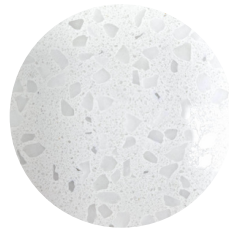

Bench Top -
Engineered Stone -
(Santorini)