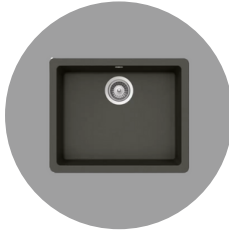

Schlage Ease Smart
Entry Lock

INTERIOR - GENERAL

Walls - 1/2 Marino
Paint

Skirting, Ceiling &
Doors - 1/2
Marino Paint

Vinyl Planking -
Metropol Spotted
Gum

Carpet - Delta
Airbourne

Heatpump - Daiken
6.8KW

LED Lights

Unmounted 550mm
Sink (Asphalt Colour)

Greens Astrol 11
Pull Down Sink
Mixer

Bosch Built In Oven

Bosch 60cm
Ceramic Cooktop

Insinkerator
.55HP Waste
Disposal

Applico Power
Pack -
Rangehood

Bosch Dishwasher

Cabinet Handles -
Silver