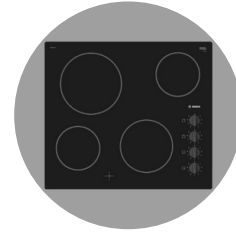

Ergonomic Handles

INTERIOR - KITCHEN

Cabinets -
Meltica MDF
(Snow Drift)

Upper Cupboards &
Front of Island
(Supreme Oak)

Bench Top -
Engineered Stone -
(Santorini)

Bench Top Pantry -
Laminex Granular
(Limestone)

Unmounted 550mm
Sink (Asphalt Colour)

Greens Astrol 11
Pull Down Sink
Mixer

Bosch Built In Oven

Bosch 60cm
Ceramic Cooktop

Insinkerator
.55HP Waste
Disposal

Applico Power
Pack -
Rangehood

Bosch Dishwasher

Cabinet Handles -
Silver