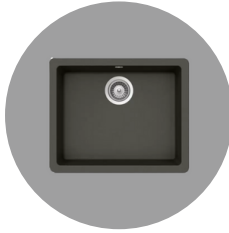

Schlage Ease Smart Entry Lock

INTERIOR - GENERAL

Walls - 1/2 Marino Paint

Skirting, Ceiling & Doors - 1/2 Marino Paint

Vinyl Planking - Metropal Spotted Gum

Carpet - Delta Airbourne

Heatpump - Daiken 6.8KW

LED Lights

Unmounted 550mm
Sink (Asphalt Colour)

Greens Astrol 11
Pull Down Sink
Mixer

Bosch Built In Oven

Bosch 60cm
Ceramic Cooktop

Insinkerator
.55HP Waste
Disposal

Applico Power
Pack -
Rangehood

Bosch Dishwasher

Cabinet Handles -
Silver